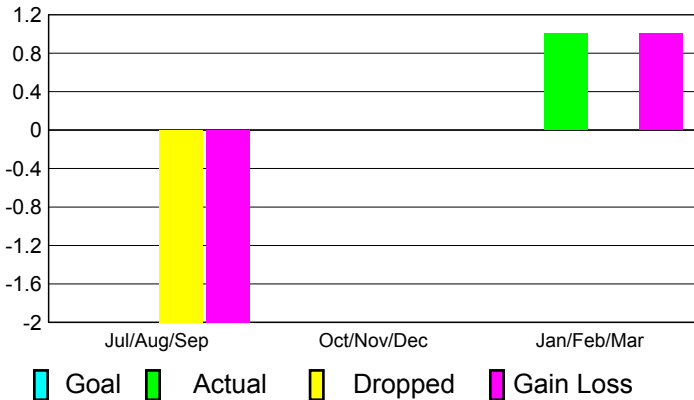

2010-2011 GMT Reports for District (or Undistricted) **District 310 A2**

GMT: SOMSAKDI LOVISUTH

Location: THAILAND

GMT CA: 5

CLUBS

**Club Results
2010-2011**

**Clubs
2009-2010**

Month	New Club Goal	Actual New Clubs	Actual Dropped Clubs	Gain/Loss of Clubs	Gain/Loss of Clubs
Jul/Aug/Sep	0	0	-2	-2	0
Oct/Nov/Dec	0	0	0	0	0
Jan/Feb/Mar	0	1	0	1	1
Totals	0	1	-2	-1	1

Club Results 2010-2011

Goal, New, Dropped, Gain/Loss

Comparison of Club Gain/Loss

Current Year Compared to the Previous Year

YTD Status Quo Clubs 2010-2011

Status Quo Clubs Compared to Status Quo Members

MEMBERSHIP