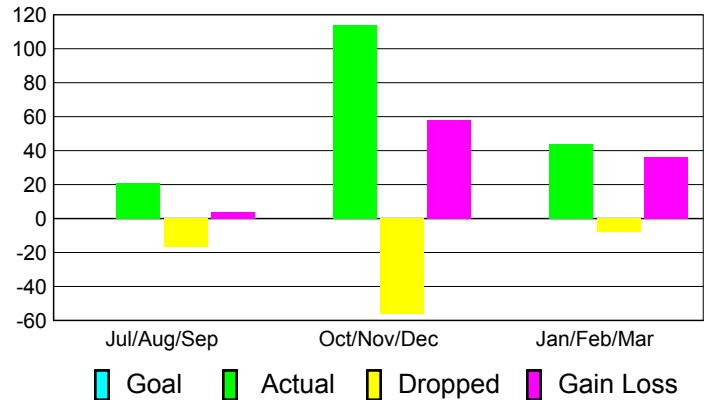

Membership Results 2010-2011

Goal, New, Dropped, Gain/Loss

Comparison of Membership Gain/Loss

Current Year Compared to the Previous Year