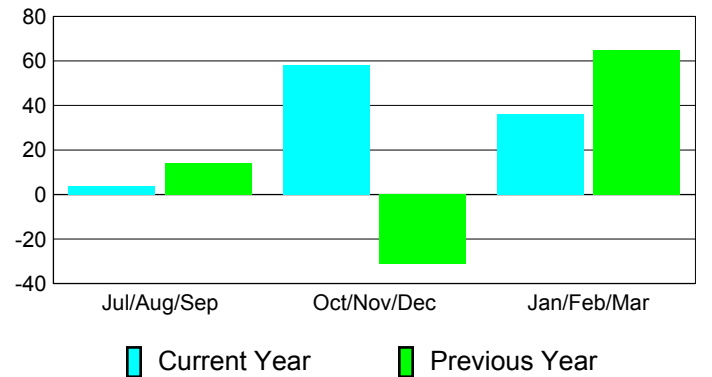

**Membership Results
2010-2011**

**Membership
2009-2010**

Month	Net Memb Goal	Actual New Memb	Actual Dropped Memb	Gain/Loss of Memb	Gain/Loss of Memb
Jul/Aug/Sep	0	21	-17	4	14
Oct/Nov/Dec	0	114	-56	58	-31
Jan/Feb/Mar	0	44	-8	36	65
Totals	0	179	-81	98	48

Membership Results 2010-2011

Goal, New, Dropped, Gain/Loss

Comparison of Membership Gain/Loss

Current Year Compared to the Previous Year

Gender Comparison 2010-2011

Jul/Aug/Sep

Oct/Nov/Dec

Jan/Feb/Mar